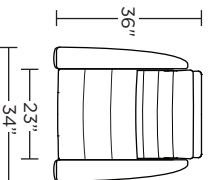

**Standard Size:** 34" w X 36" d (52" reclined) X 36" h | 20" seat depth | 23" seat width | 17" seat height | 22" arm height

**Large Size:** 36" w X 38" d (54" reclined) X 38" h | 21" seat depth | 25" seat width | 18" seat height | 22" arm height

**Note:** Patterned fabrics not suggested for this style.

**Wall Clearance: ST - 14", LG - 16", XL - 18"**

LNR-CHR-XL

LNR-CHR-LG

LNR-CHR-ST

LNR-OTO-ST

LNR-CHR-XL

LNR-CHR-LG

LNR-CHR-ST

LNR-OTM-ST

LNR-CHR-XL

LNR-CHR-LG

LNR-CHR-ST

LNR-OTM-ST

LNR-CHR-XL

LNR-CHR-LG

LNR-CHR-ST

Scale: 1/4 inch = 1 foot  
All dimensions are approximate and subject to change.  
Specify components from the sitting position.

V/06.25.20