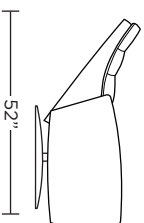

**Standard Size:** 34" w X 36" d (52" reclined) X 36" h | 20" seat depth | 23" seat width | 17" seat height | 22" arm height

**Large Size:** 36" w X 38" d (54" reclined) X 38" h | 21" seat depth | 25" seat width | 18" seat height | 22" arm height

**X-Large Size:** 36" w X 39" d (56" reclined) X 40" h | 21" seat depth | 25" seat width | 18" seat height | 22" arm height

**Wall proximity required: 18"**

**Standard Features:** Available in 3 Sizes  
Patented weight-balanced mechanism  
Articulating headrest  
Mono-filament elastic webbing suspension  
Premium high-density, high resiliency foam  
Channeled down encased cushioning  
Swivel Base

LNR-CHR-ST

LNR-OTM-ST

LNR-CHR-XL

LNR-CHR-LG

LNR-CHR-ST

LNR-OTM-ST

LNR-CHR-XL

LNR-CHR-LG

LNR-CHR-ST

Scale: 1/4 inch = 1 foot  
All dimensions are approximate and subject to change.  
Specify components from the sitting position.

V/06.25.20