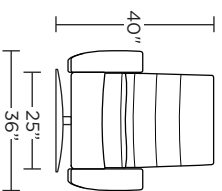

LNR-CHR-XL

COMFORT AIR BY AMERICAN LEATHER™

LANIER

Standard Features:

- Patented weight balanced mechanism
- Monofilament elastic webbing suspension
- Premium high-density, high-resiliency molded foam seat cushion encased in down
- Down encased cushioning
- Channel detail on back and seat cushion
- Semi-attached back cushion
- Tight seat cushion
- Single-needle top-stitch with thick thread
- Manual articulating headrest
- Lifetime warranty on frame and suspension
- Quick-ship delivery
- Ten year warranty on mechanism

Options:

- Disc base available in Natural Walnut or Brushed Metal
- Four star base available in Antique Brass, Burnished Bronze, Natural Walnut or Polished Nickel

Please use actual leather, fabric, Crypton®, Sunbrella® and Ultraseide® swatches when specifying furniture as the colors shown may vary due to the printing process.

Note: Patterned fabrics not suggested for this style.

Wall Clearance: ST - 14", LG - 16", XL - 18"

LNR-CHR-XL