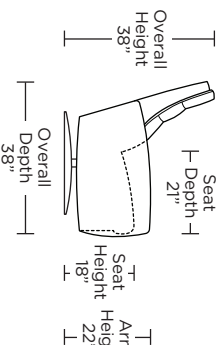

LNR-CHR-LG