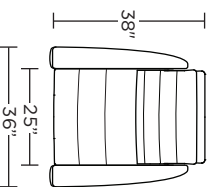

**Standard Size:** 34" w X 36" d (52" reclined) X 36" h | 20" seat depth | 23" seat width | 17" seat height | 22" arm height

**Large Size:** 36" w X 38" d (54" reclined) X 38" h | 21" seat depth | 25" seat width | 18" seat height | 22" arm height

**Note:** Patterned fabrics not suggested for this style.

**Wall Clearance: ST - 14", LG - 16", XL - 18"**

LNR-CHR-XL

LNR-CHR-LG

LNR-CHR-ST

LNR-OTO-ST

LNR-CHR-XL

LNR-CHR-LG

LNR-CHR-ST

LNR-OTM-ST

LNR-CHR-XL

LNR-CHR-LG

LNR-CHR-ST

LNR-OTM-ST

LNR-CHR-XL

LNR-CHR-LG

LNR-CHR-ST

Scale: 1/4 inch = 1 foot  
All dimensions are approximate and subject to change.  
Specify components from the sitting position.

V/06.25.20