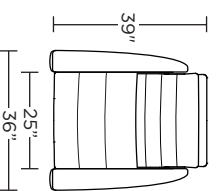

**Standard Size:** 34" w X 36" d (52" reclined) X 36" h | 20" seat depth | 23" seat width | 17" seat height | 22" arm height

**Large Size:** 36" w X 38" d (54" reclined) X 38" h | 21" seat depth | 25" seat width | 18" seat height | 22" arm height

**Note:** Patterned fabrics not suggested for this style.

**Wall Clearance: ST - 14", LG - 16", XL - 18"**

LNR-CHR-XL

LNR-CHR-LG

LNR-CHR-ST

LNR-OTO-ST

LNR-CHR-XL

LNR-CHR-LG

LNR-CHR-ST

LNR-OTM-ST

LNR-CHR-XL

LNR-CHR-LG

LNR-CHR-ST

LNR-OTM-ST

LNR-CHR-XL

LNR-CHR-LG

LNR-CHR-ST

Scale: 1/4 inch = 1 foot  
All dimensions are approximate and subject to change.  
Specify components from the sitting position.

V/06.25.20