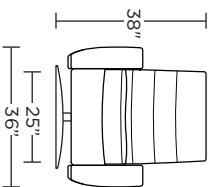

**Standard Size:** 34" w X 36" d (52" reclined) X 36" h | 20" seat depth | 23" seat width | 17" seat height | 22" arm height

**Large Size:** 36" w X 38" d (54" reclined) X 38" h | 21" seat depth | 25" seat width | 18" seat height | 22" arm height

**Note:** Patterned fabrics not suggested for this style.

**Wall Clearance: ST - 14", LG - 16", XL - 18"**

LNR-CHR-XL

LNR-CHR-LG

LNR-CHR-ST

LNR-OTO-ST

LNR-CHR-XL

LNR-CHR-LG