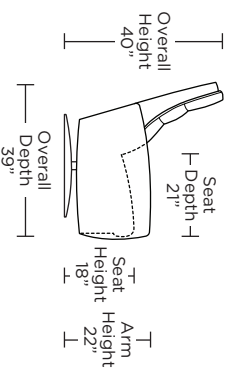

LNR-CHR-XL