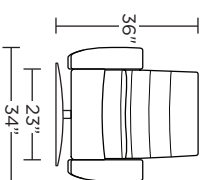

**Standard Size:** 34" w X 36" d (52" reclined) X 36" h | 20" seat depth | 23" seat width | 17" seat height | 22" arm height

**Large Size:** 36" w X 38" d (54" reclined) X 38" h | 21" seat depth | 25" seat width | 18" seat height | 22" arm height

**Note:** Patterned fabrics not suggested for this style.

**Wall Clearance: ST - 14", LG - 16", XL - 18"**

LNR-CHR-XL

LNR-CHR-LG

LNR-CHR-ST

LNR-OTO-ST

LNR-CHR-XL

LNR-CHR-LG

LNR-CHR-ST

LNR-OTM-ST

LNR-CHR-XL

LNR-CHR-LG

LNR-CHR-ST

LNR-OTM-ST

LNR-CHR-XL

LNR-CHR-LG