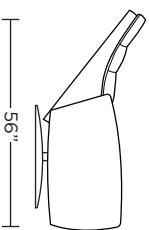

LNR-CHR-XL