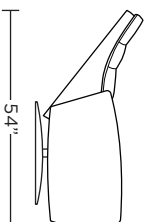

LNR-CHR-LG