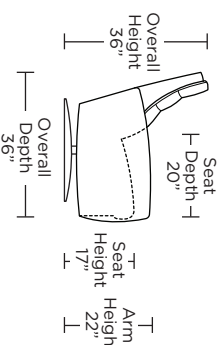

**Standard Size:** 34" w X 36" d (52" reclined) X 36" h | 20" seat depth | 23" seat width | 17" seat height | 22" arm height

**Large Size:** 36" w X 38" d (54" reclined) X 38" h | 21" seat depth | 25" seat width | 18" seat height | 22" arm height

**X-Large Size:** 36" w X 39" d (56" reclined) X 40" h | 21" seat depth | 25" seat width | 18" seat height | 22" arm height

**Wall proximity required: 18"**

**Standard Features:** Available in 3 Sizes  
Patented weight-balanced mechanism  
Articulating headrest  
Mono-filament elastic webbing suspension  
Premium high-density, high resiliency foam  
Channeled down encased cushioning  
Swivel Base

**Note:** Patterned fabrics not suggested for this style.

**Wall Clearance: ST - 14", LG - 16", XL - 18"**

LNR-CHR-XL

LNR-CHR-LG

LNR-CHR-ST

LNR-OTO-ST

LNR-CHR-XL

LNR-CHR-LG

LNR-CHR-ST

Scale: 1/4 inch = 1 foot  
All dimensions are approximate and subject to change.  
Specify components from the sitting position.

V/06.25.20