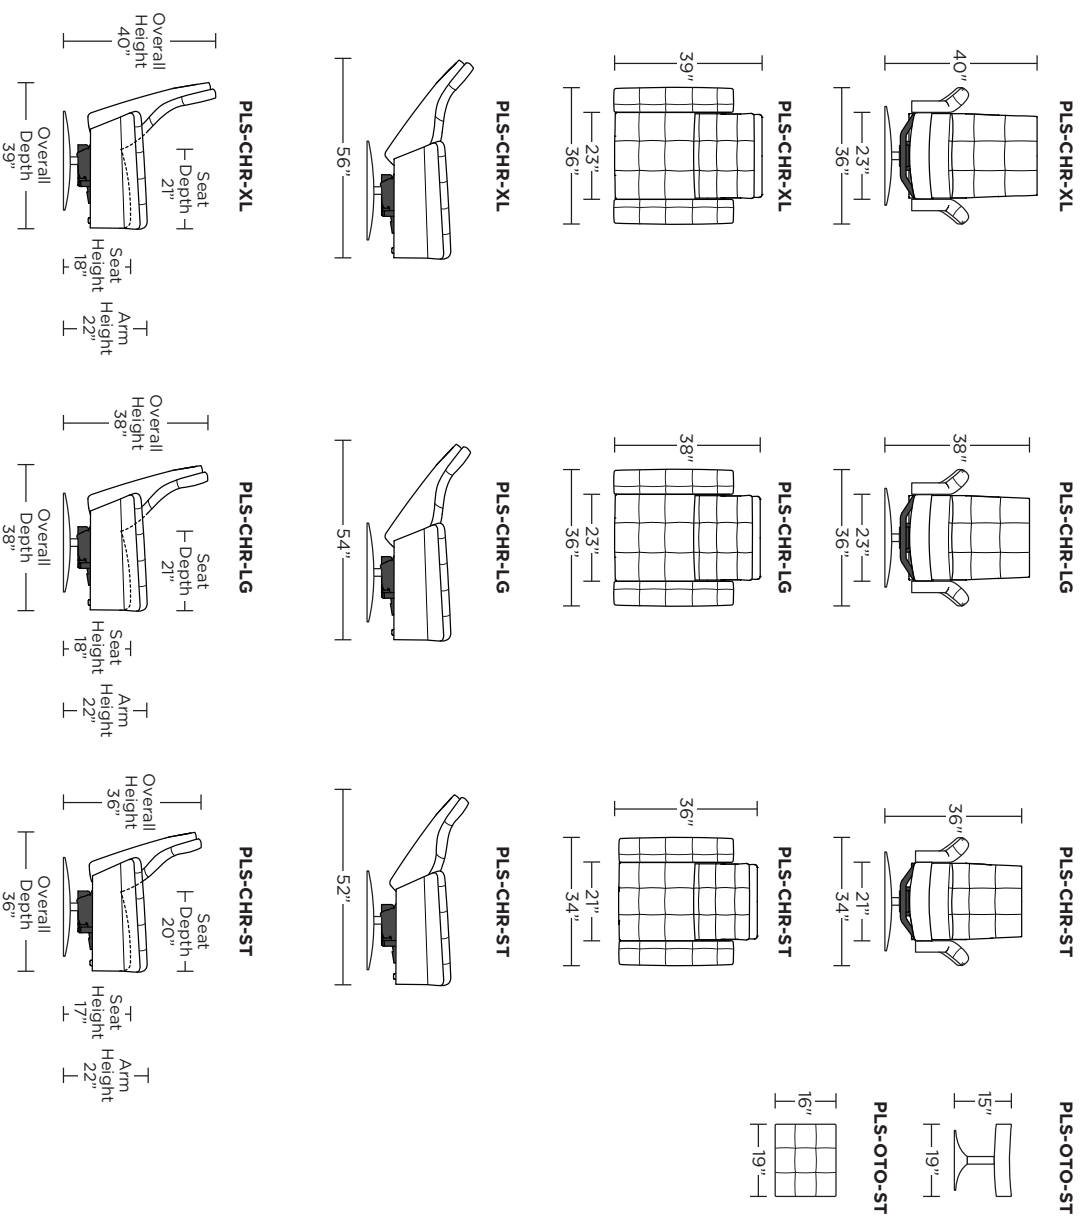

Standard Size: 34" w X 36" d (52" reclined) X 36" h | 20" seat depth | 21" seat width | 17" seat height | 22" arm height

Large Size: 36" w X 38" d (54" reclined) X 38" h | 21" seat depth | 23" seat width | 18" seat height | 22" arm height

X-Large Size: 36" w X 39" d (56" reclined) X 39" h | 21" seat depth | 23" seat width | 18" seat height | 22" arm height

Wall proximity required: 18"

Standard Features: Available in 3 sizes
Patented weight-balanced mechanism
Articulating headrest
Mono-filament elastic webbing suspension
Premium high-density, high resiliency foam
Channeled down encased cushioning
Swivel Base

Note: Patterned fabrics not suggested for this style.

Wall Clearance: ST - 14", LG - 16", XL - 18"

Scale: 1/4 inch = 1 foot
 All dimensions are approximate and subject to change.
 Specify components from the sitting position.