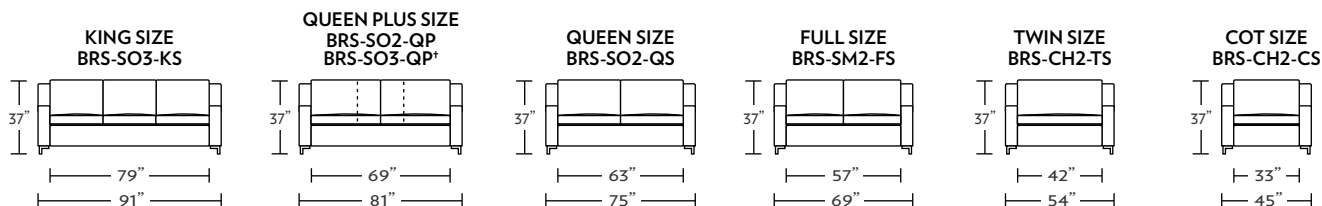

Bryson Comfort Sleeper

Description:

Loose seat and back cushions
Hardwood, kiln-dried frame
Premier 4" Mattress

Warranty:

Cushions & Mattress: 5 years
Frame: Lifetime
Mechanism: 10 years

Other dimensions:

Back height: 37" | Depth closed: 39" | Depth open: 85"
Seat height: 20" | Arm height: 24" | Seat depth: 22"

Options:

Fabric or Leather
Wood leg in 3 colors
Extra Firm Seat Cushions
Down Seat and Back Cushions
Sectional Configurations
Mattress Upgrades: Soft Gel & Tempur Pedic
Nail head trim

Origin:

Made in Texas